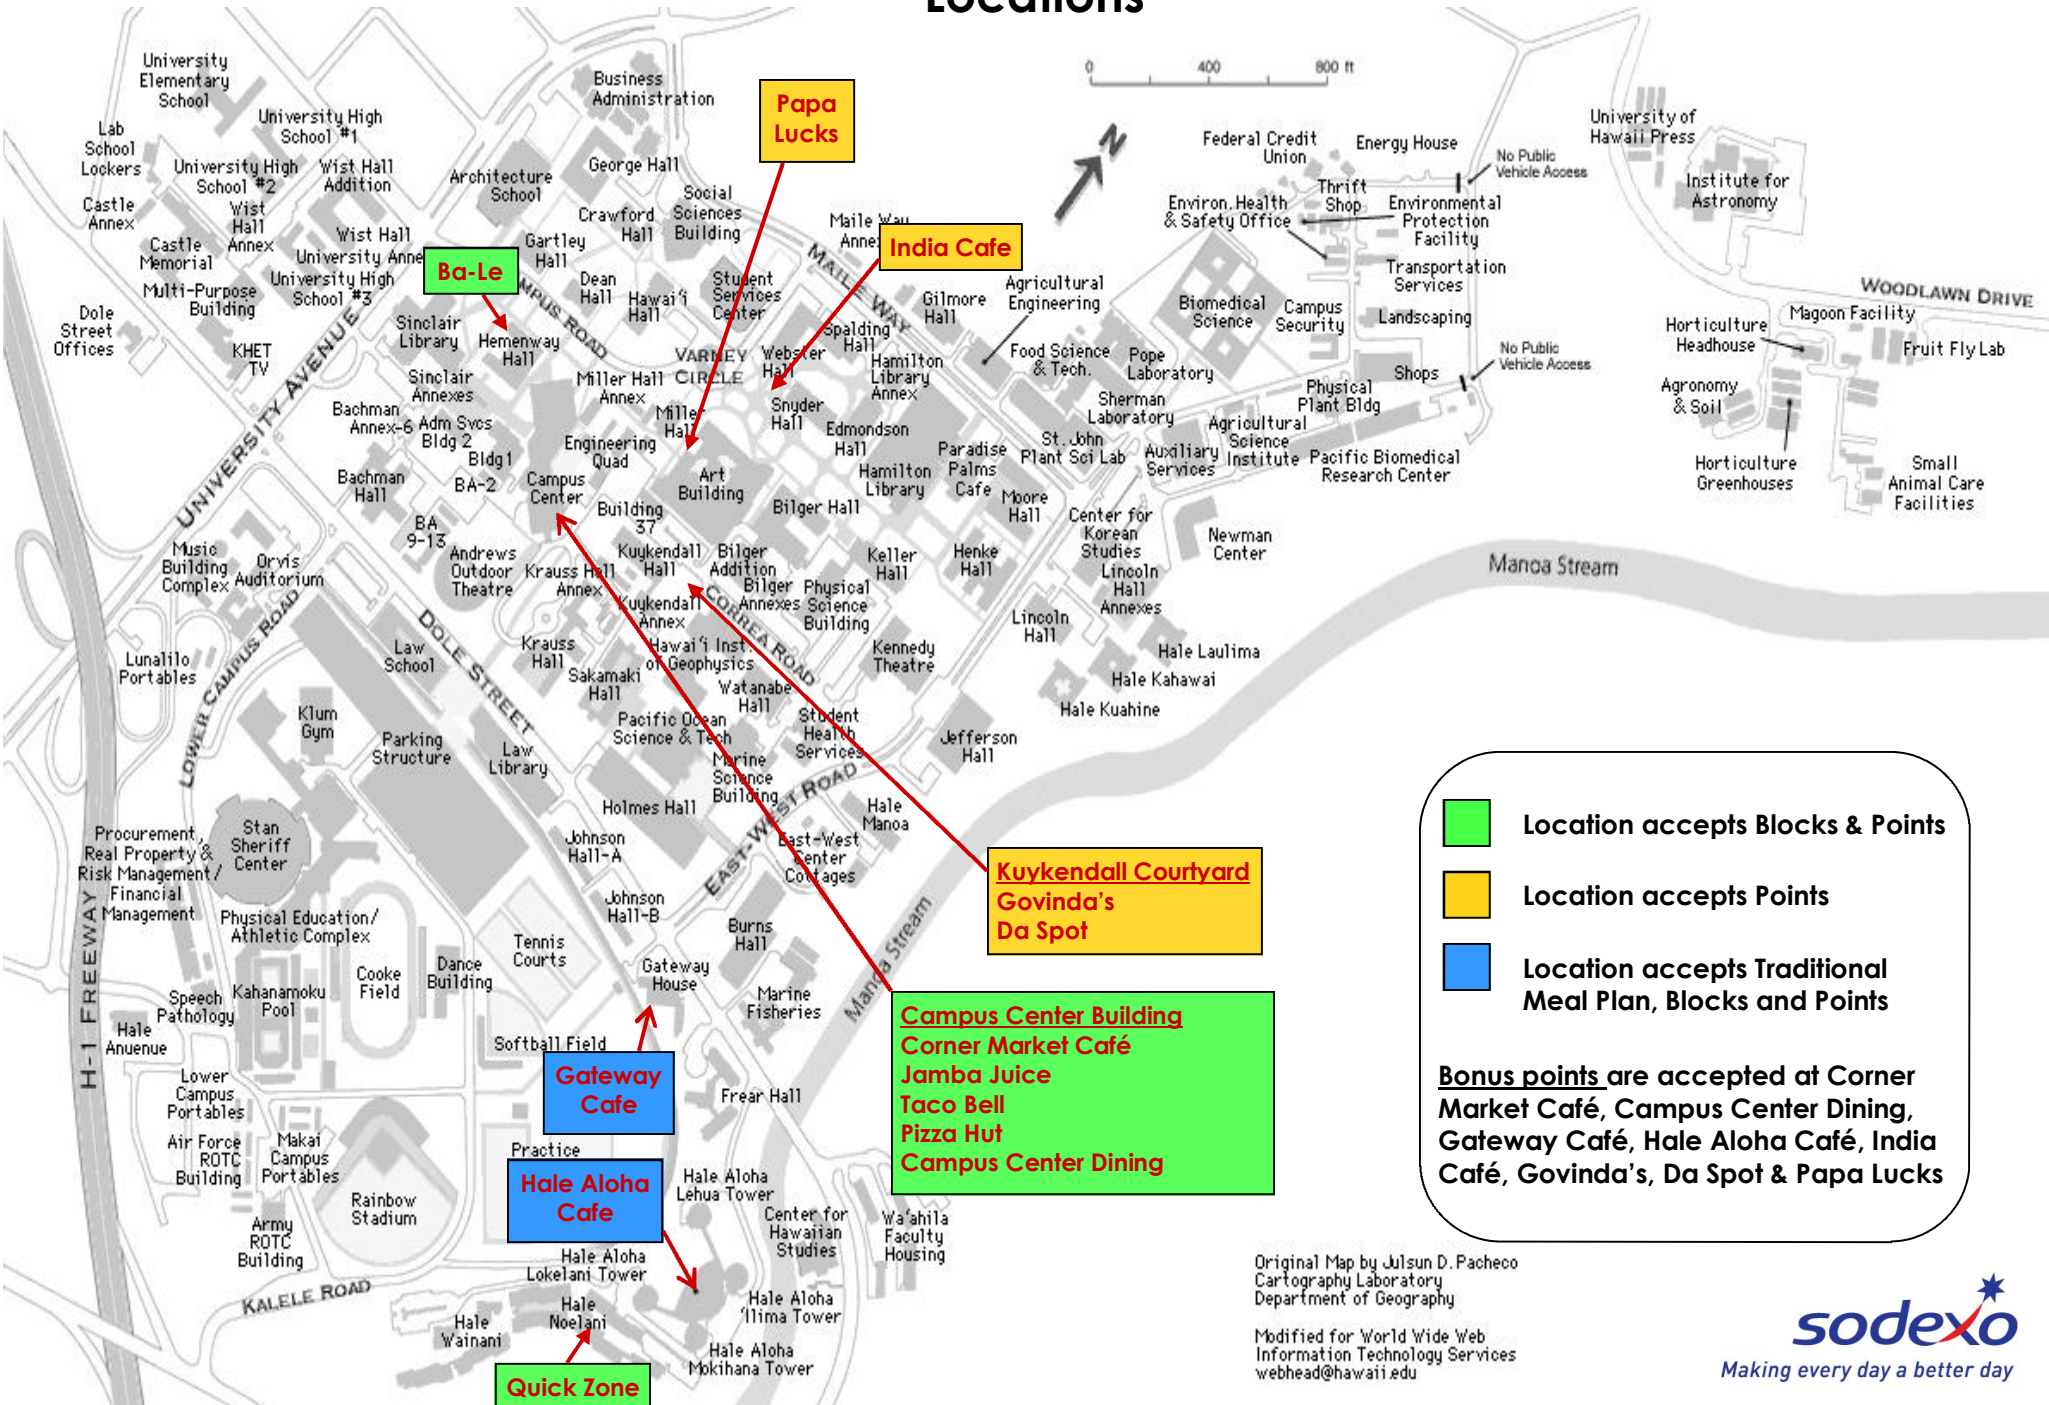

University Dining Services Locations

- Location accepts Blocks & Points
 - Location accepts Points
 - Location accepts Traditional Meal Plan, Blocks and Points
- Bonus points** are accepted at Corner Market Café, Campus Center Dining, Gateway Café, Hale Aloha Café, India Café, Govinda's, Da Spot & Papa Lucks

Original Map by Juisun D. Pacheco
 Cartography Laboratory
 Department of Geography

Modified for World Wide Web
 Information Technology Services
 webhead@hawaii.edu